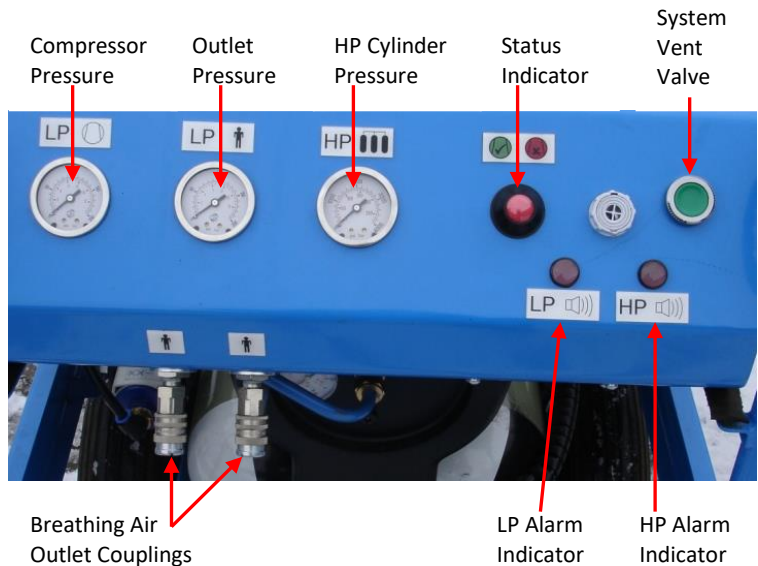

The BA450E and BA550E provide a steady pulse-free supply of compressed breathing air with an output sufficient for two operatives using either constant flow masks or positive pressure demand masks.

They both incorporate a Gardner Denver oil-flooded, sliding vane, rotary compressor driven by a 4.0 kW 3 phase electric motor. The compressed air generated is passed through a fan assisted aftercooler before proceeding through a multi-stage filtration system which removes particulates, reduces oil contamination to <0.003 parts per million and also removes hydrocarbon vapours. The air is then passed through a membrane dryer to ensure a 5°C suppression of dewpoint in ambient temperatures >0°C with air quality exceeding the criteria laid down in EN12021.

The BA450E also has a fully integrated automatic fail-safe emergency air back up and alarm system. In the event a drop in the primary air pressure an audible sounder will be activated and the air will continue be supplied from two 9-litre 200 bar (optional 300 bar also available) cylinders. The control panel has a status indicator which in the event of a failure of the primary air will automatically change from green to red and an LED light activated. If the air pressure in the HP cylinders drops below 140 bar this will also activate the alarm and an LED light on the control panel.

Above - BA450E which incorporates integrated alarm and fail safe reserve.

Below – BA450E Control Panel

Model	FAD	Weight	Length	Width	Height	Noise level	Electric Motor	Outlets
BA450E	450 l/min (14.1 scfm) at 8.5 Bar	120 Kg	1195 mm	610mm	880 mm	71 dBA	415V 3Ph 4.0 kW Direct on line	2 outlets both having flow protected CEJN compatible couplings
BA550E	550 l/min (17.6 cfm) at 7 Bar	95 Kg						